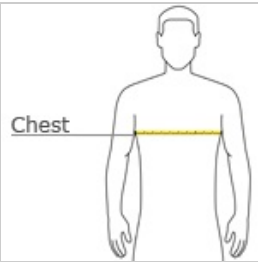

District® Young Mens Bouncer Tee DT7000

No lightweights allowed. This hefty tee grants you instant access to a statement look with heavyweight ring spun softness.

- 6.6-ounce, 100% ring spun combed cotton
- 16 singles
- Tear-away tag

CARE INSTRUCTIONS

Machine wash cold with like colors, non-chlorine bleach when needed. Do not use fabric softener. Tumble dry low.

front

back

HOW TO MEASURE

CHEST

With arms down at sides, measure around the upper body, under arms and over the fullest part of the chest.

SIZE CHART

	XS	S	M	L	XL	2XL	3XL	4XL
Chest	32-34	35-36	37-39	40-42	43-45	46-48	49-51	52-54

COLOR INFORMATION

				
Black PMS NTR BLACK CPMS 76 87 C	Deep Royal	Light Heather Grey PMS HEATHERED	New Red PMS 200 C	White PMS WHITE